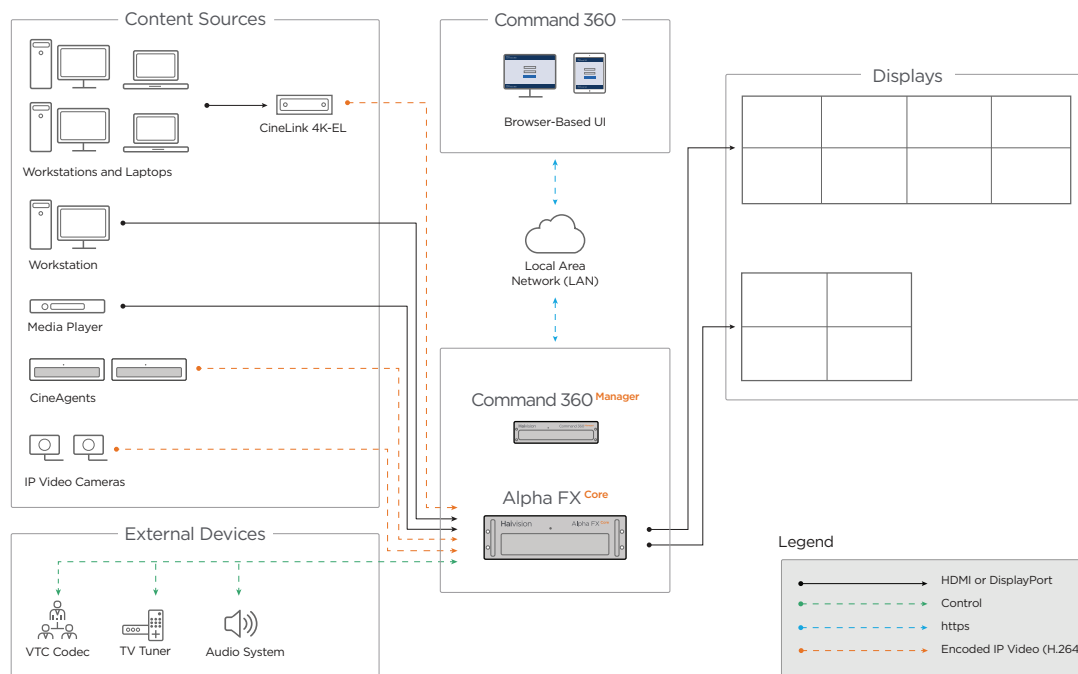

DISPLAY VIRTUALLY ANY CONTENT

With the Core, you can display content in virtually any signal format – digital or analog, physical or IP – and from nearly any device, including workstations, laptops, tablets, cameras, media players, and more.

BUILT-IN DEVICE CONTROL & AUTOMATION

Control external devices, like audio systems, VTC, and media players, from the same interface you use to control your video wall.

DECODE AND DISPLAY STREAMED VIDEO

Open and display streamed content from any IP-enabled source on your network. Streams can simply be dragged and dropped onto your video wall.

STREAM VIDEO WALL CONTENT ACROSS YOUR NETWORK

Instantly encode and stream a content source, or even your whole video wall, to specific users and display systems across your secure network.

MULTI-VIDEO WALL CONTROL

Drive multiple video walls, even systems with different display types or aspect ratios. Multiple video walls can be controlled as a single system or managed separately.

SIGNAL FLOW DIAGRAM

SYSTEM CONFIGURATION